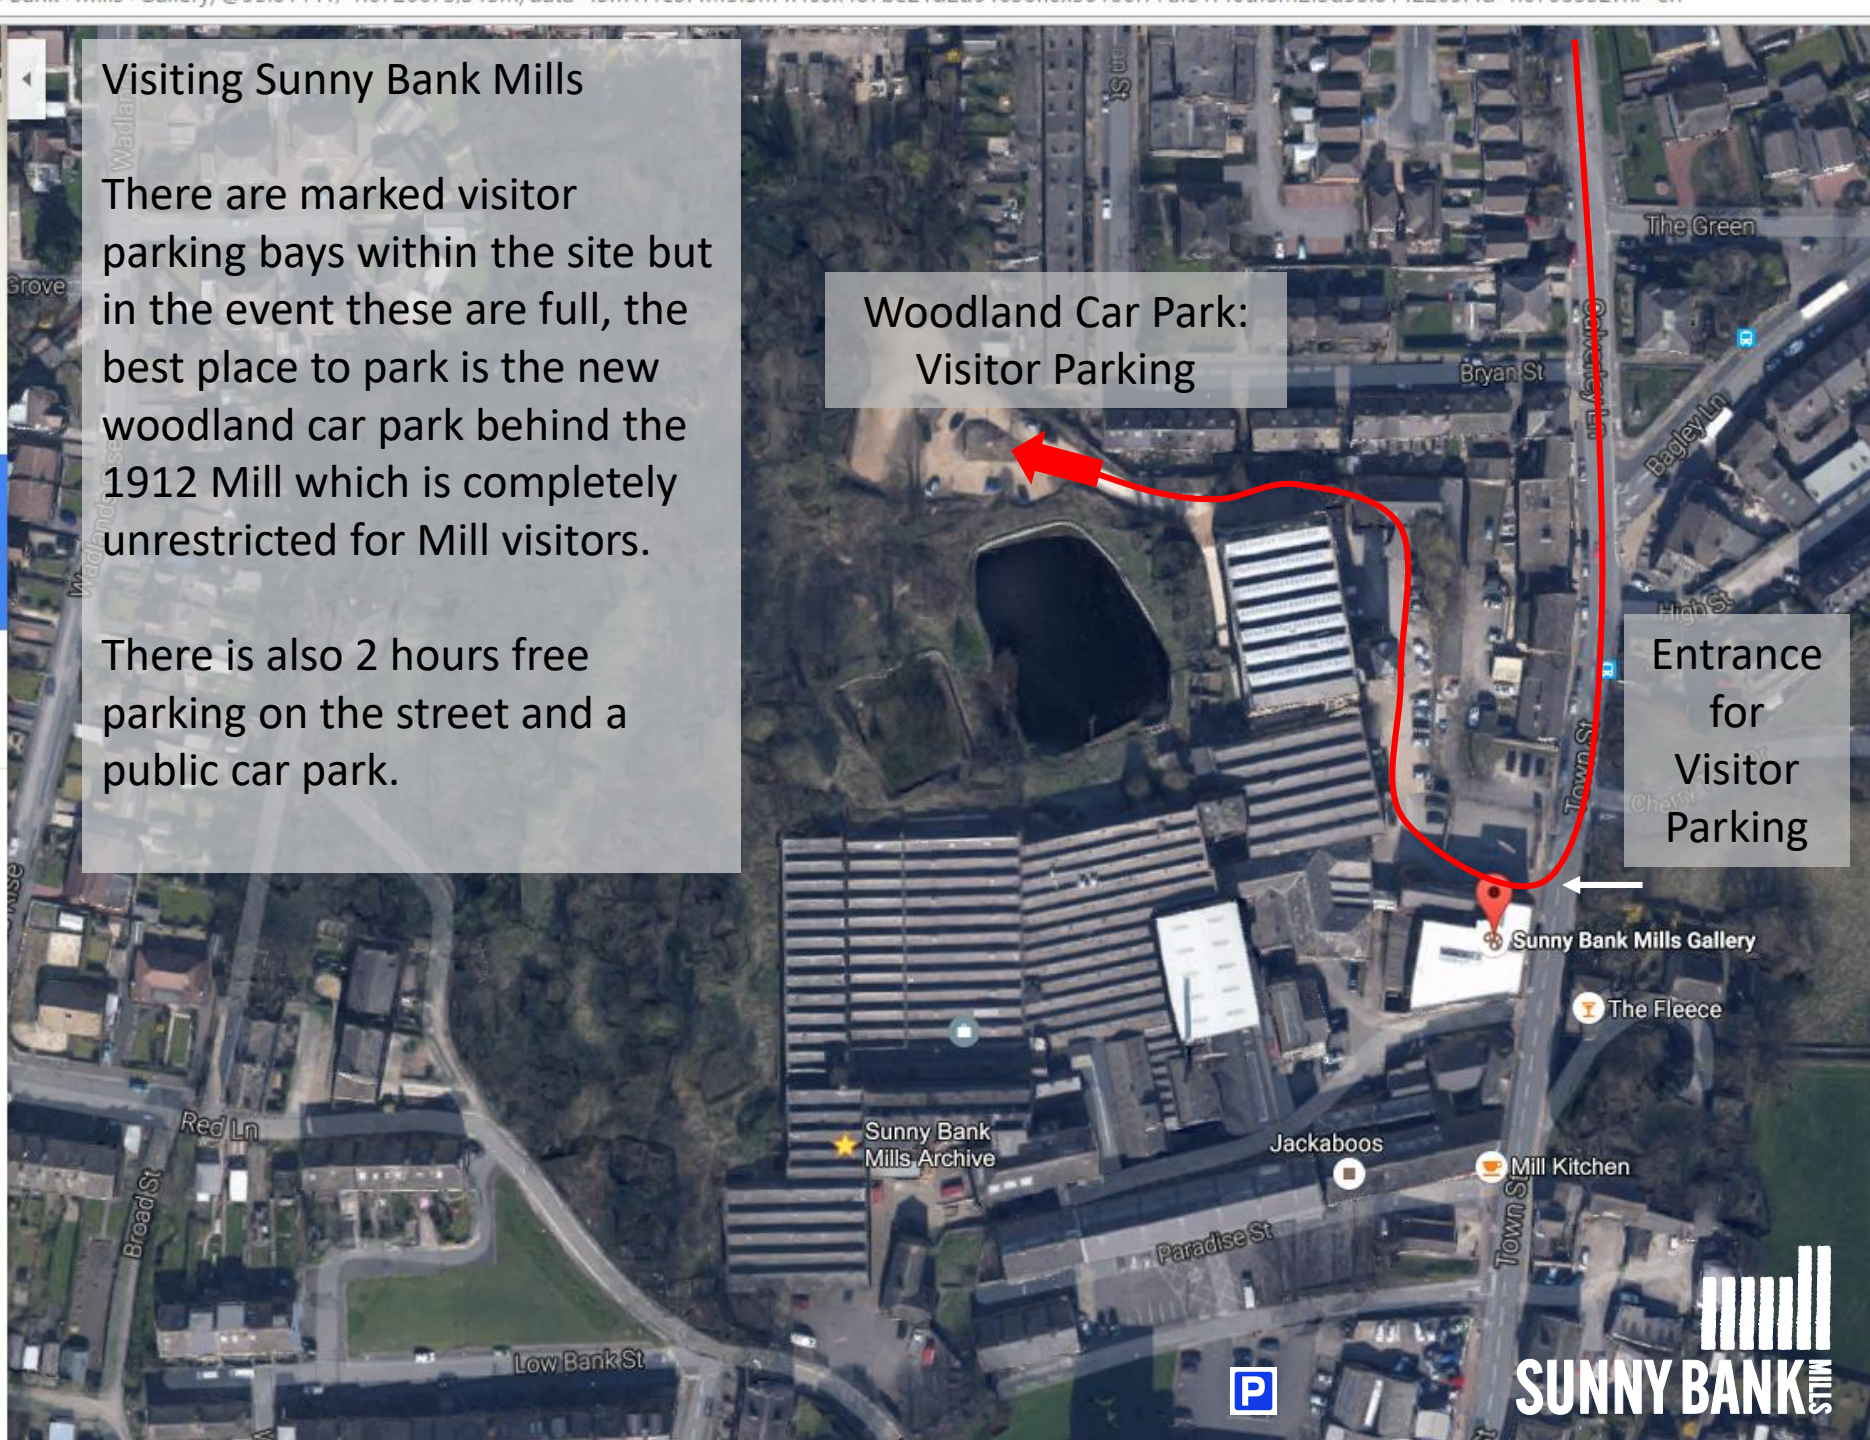

Add a photo

Visiting Sunny Bank Mills

There are marked visitor parking bays within the site but in the event these are full, the best place to park is the new woodland car park behind the 1912 Mill which is completely unrestricted for Mill visitors.

There is also 2 hours free parking on the street and a public car park.

Woodland Car Park: Visitor Parking

Entrance for Visitor Parking